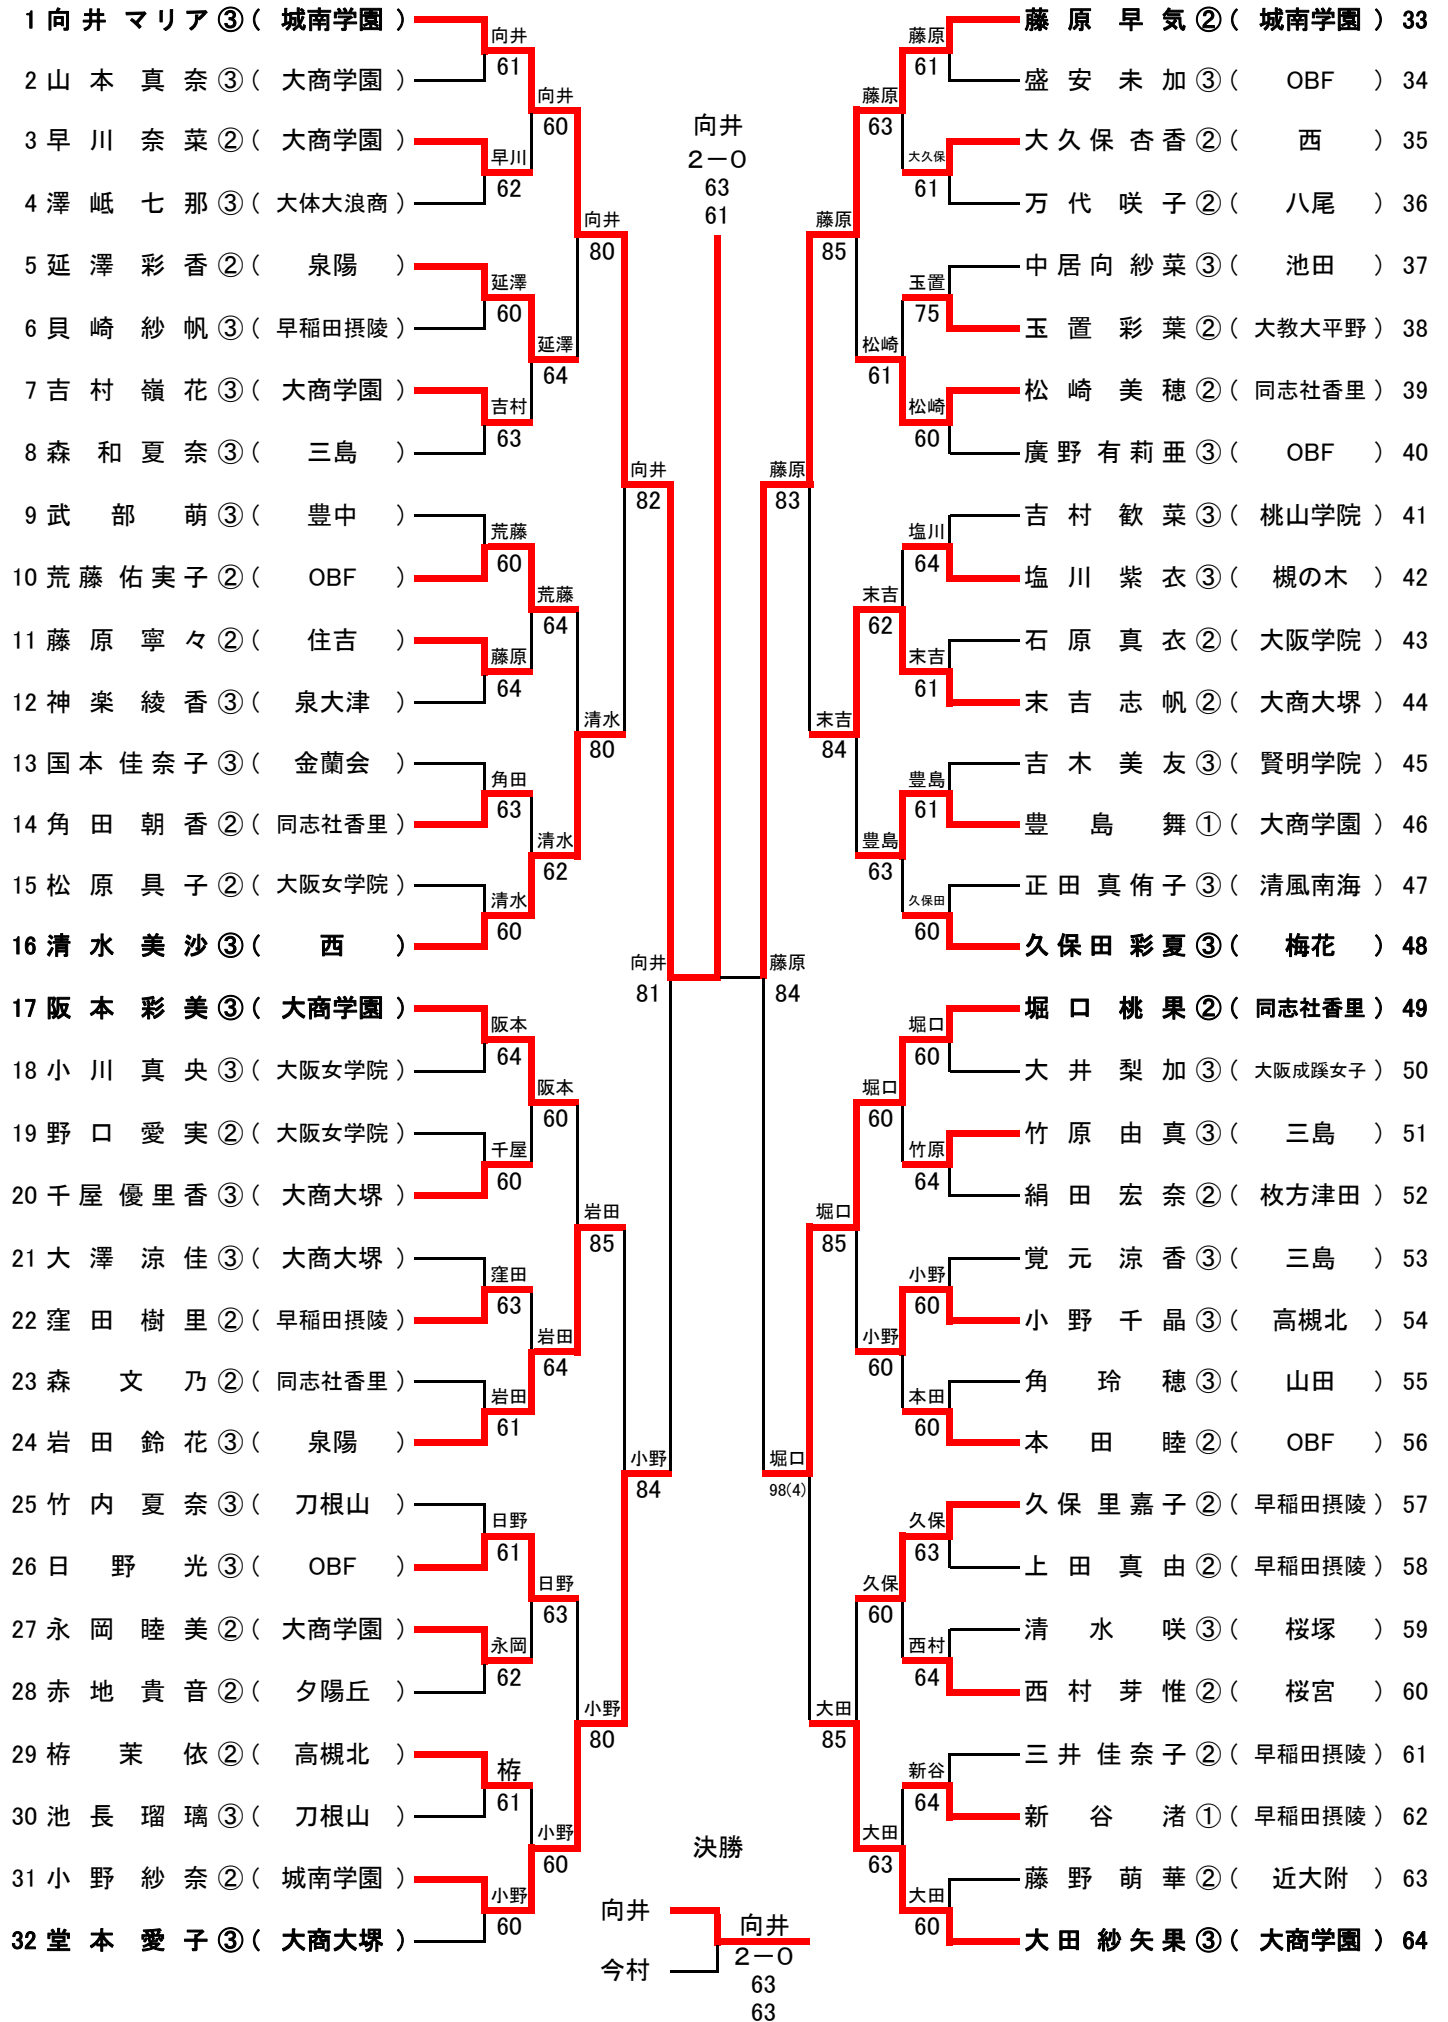

平成27年度 大阪高等学校春季テニス大会

女子シングルス本戦

2015.4.19~26 於 MTP北村